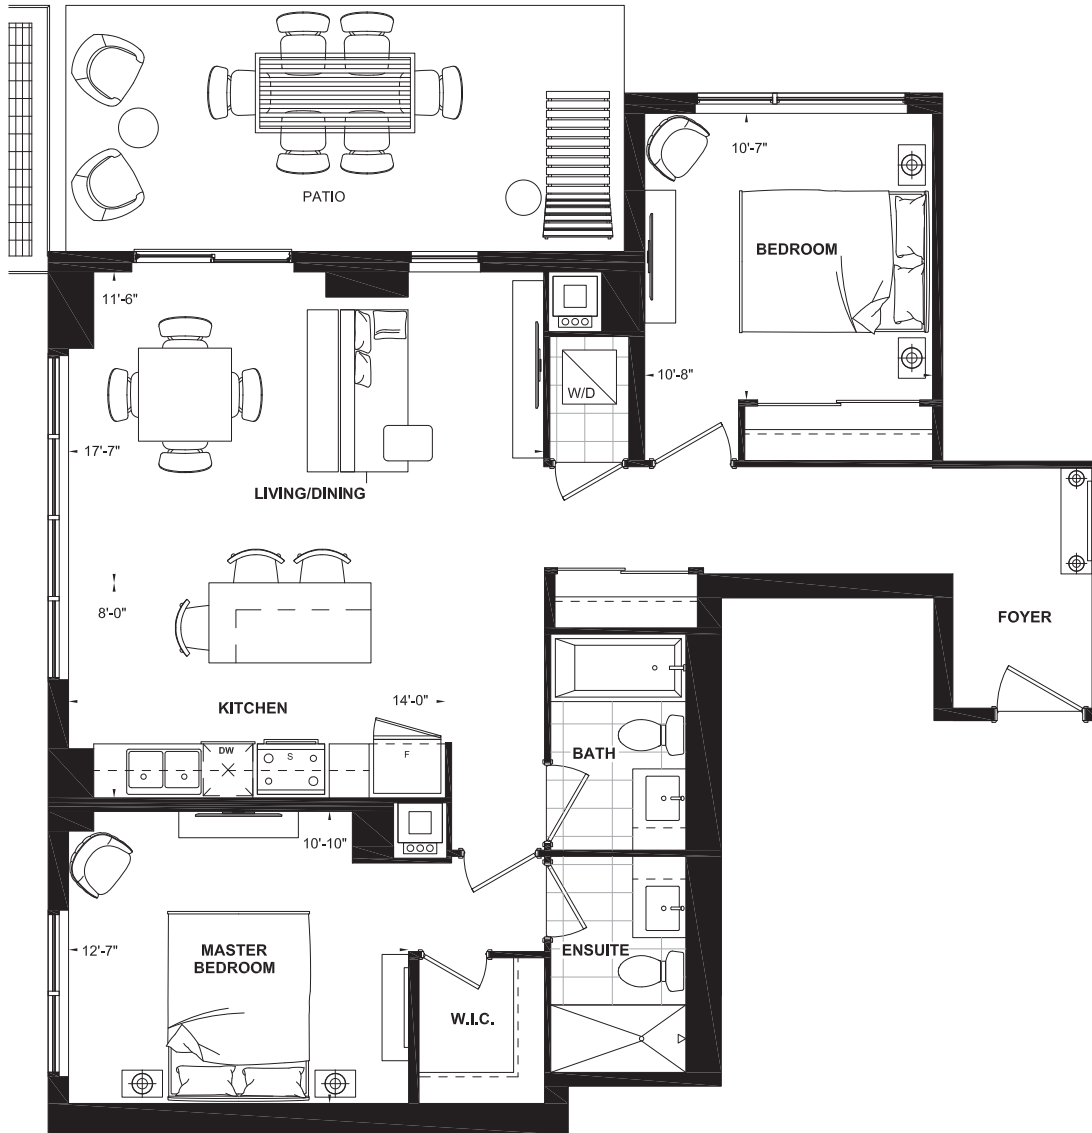

- Soho - Two Bedroom Collection

Interior 1,040 Square Feet | Patio 233 Square Feet

LEVEL 1
SUITE 2X

All renderings are artist's concept. Suite Furniture is for illustration purposes only. Plans and specifications are subject to change without notice. All ceiling heights and area measurements are approximated. Mechanical wall encroachments, bulkheads or boxouts may be required into finished rooms. E.&O.E 2018