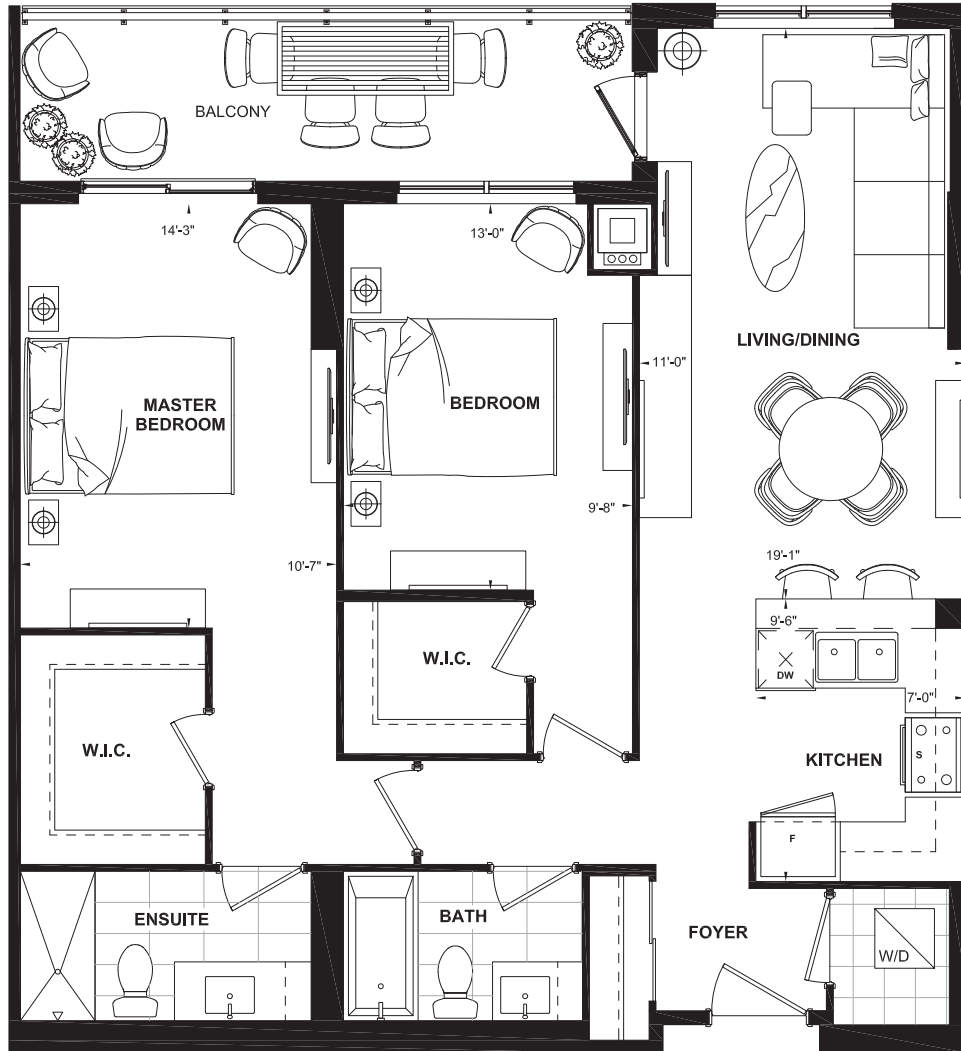

- Sloane - Two Bedroom Collection

Interior 1,015 Square Feet | Balcony 119 Square Feet

All renderings are artist's concept. Suite Furniture is for illustration purposes only. Plans and specifications are subject to change without notice. All ceiling heights and area measurements are approximated. Mechanical wall encroachments, bulkheads or boxouts may be required into finished rooms. E.&O.E 2018