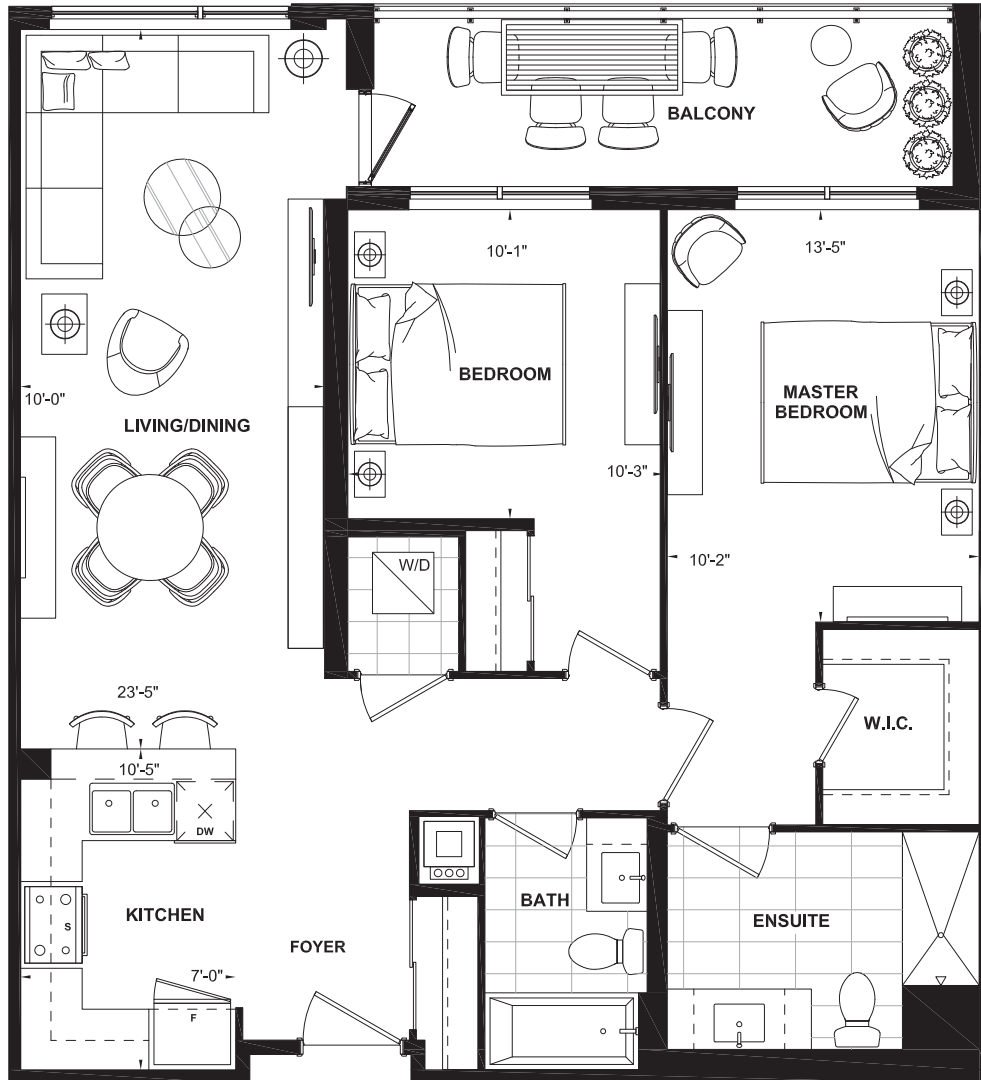

# - Rookery - Two Bedroom Collection

Interior 1,000 Square Feet | Balcony 112 Square Feet

All renderings are artist's concept. Suite Furniture is for illustration purposes only. Plans and specifications are subject to change without notice. All ceiling heights and area measurements are approximated. Mechanical wall encroachments, bulkheads or boxouts may be required into finished rooms. E.&O.E 2018