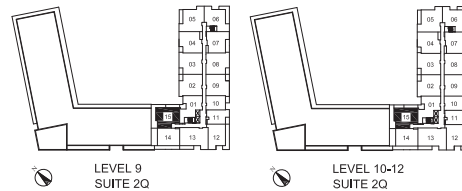

# - Portobello - Two Bedroom Collection

Interior 995 Square Feet | Balcony 203 Square Feet (L10-L12)  
Balcony 491 Square Feet (L9)

All renderings are artist's concept. Suite Furniture is for illustration purposes only. Plans and specifications are subject to change without notice. All ceiling heights and area measurements are approximated. Mechanical wall encroachments, bulkheads or boxouts may be required into finished rooms. E.&O.E 2018