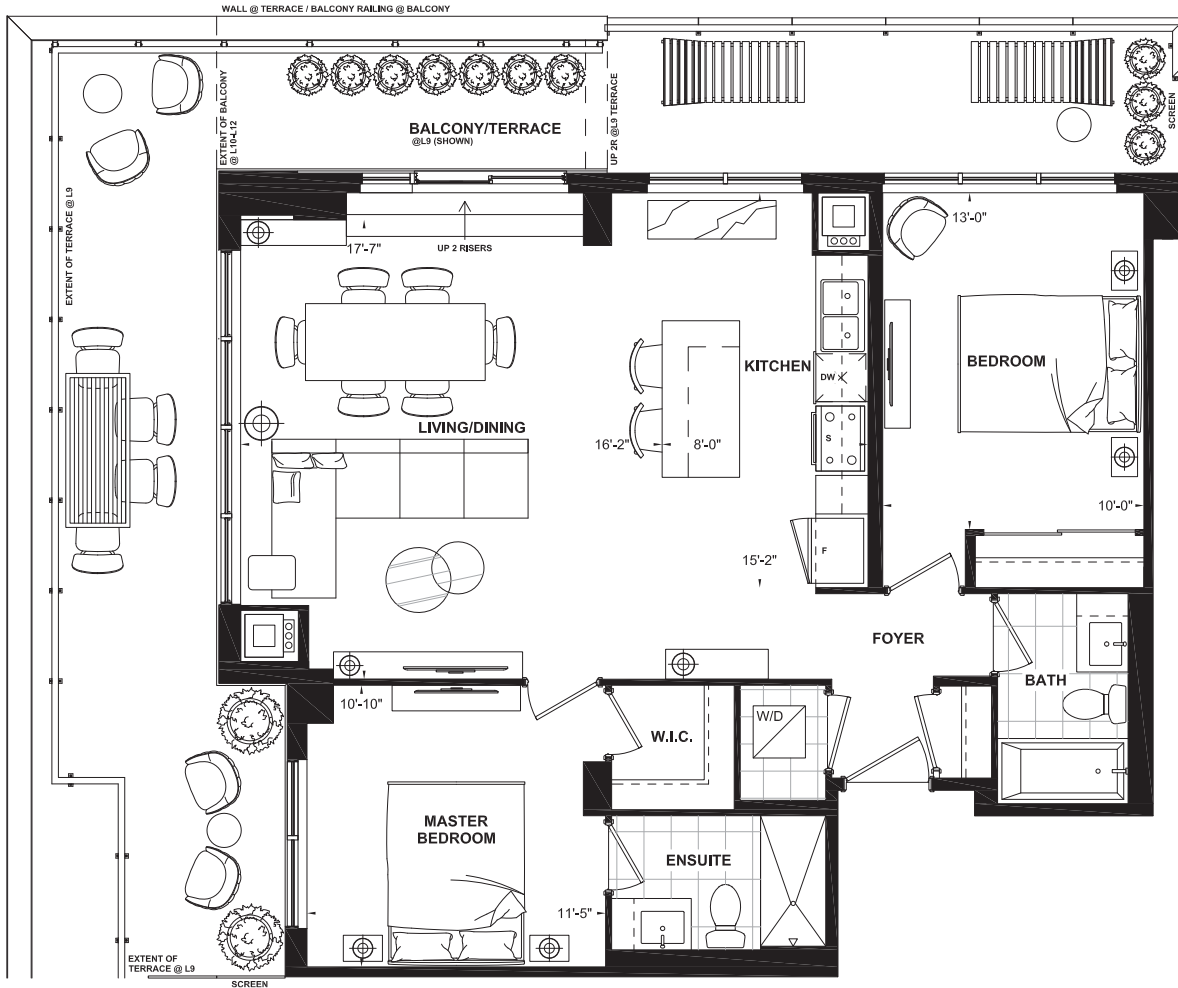

# - Portobello - Two Bedroom Collection

Interior 995 Square Feet | Balcony 203 Square Feet (L10-L12)  
Balcony 491 Square Feet (L9)

All renderings are artist's concept. Suite Furniture is for illustration purposes only. Plans and specifications are subject to change without notice. All ceiling heights and area measurements are approximated. Mechanical wall encroachments, bulkheads or boxouts may be required into finished rooms. E.&O.E 2018