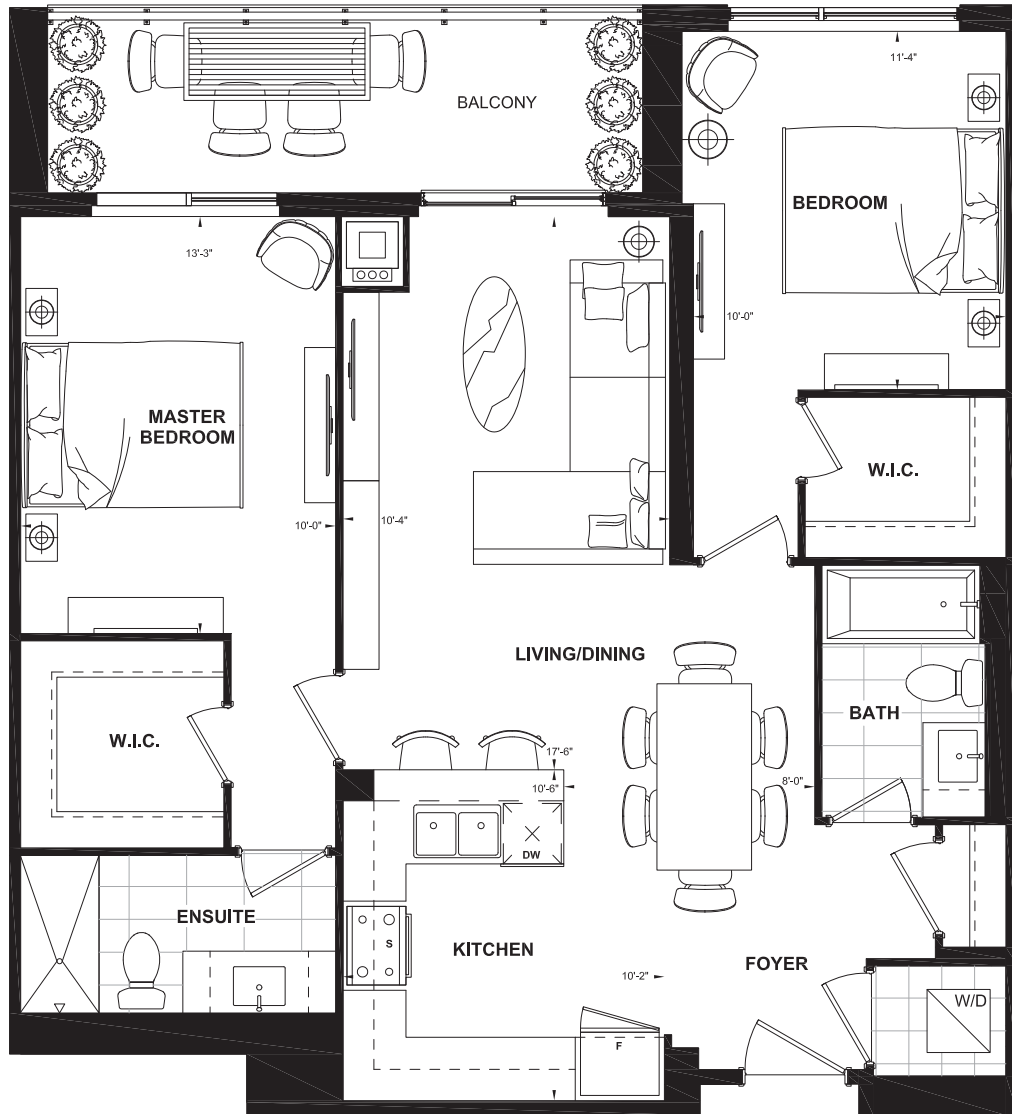

- Laslett - Two Bedroom Collection

Interior 980 Square Feet | Balcony 112 Square Feet

All renderings are artist's concept. Suite Furniture is for illustration purposes only. Plans and specifications are subject to change without notice. All ceiling heights and area measurements are approximated. Mechanical wall encroachments, bulkheads or boxouts may be required into finished rooms. E.&O.E 2018