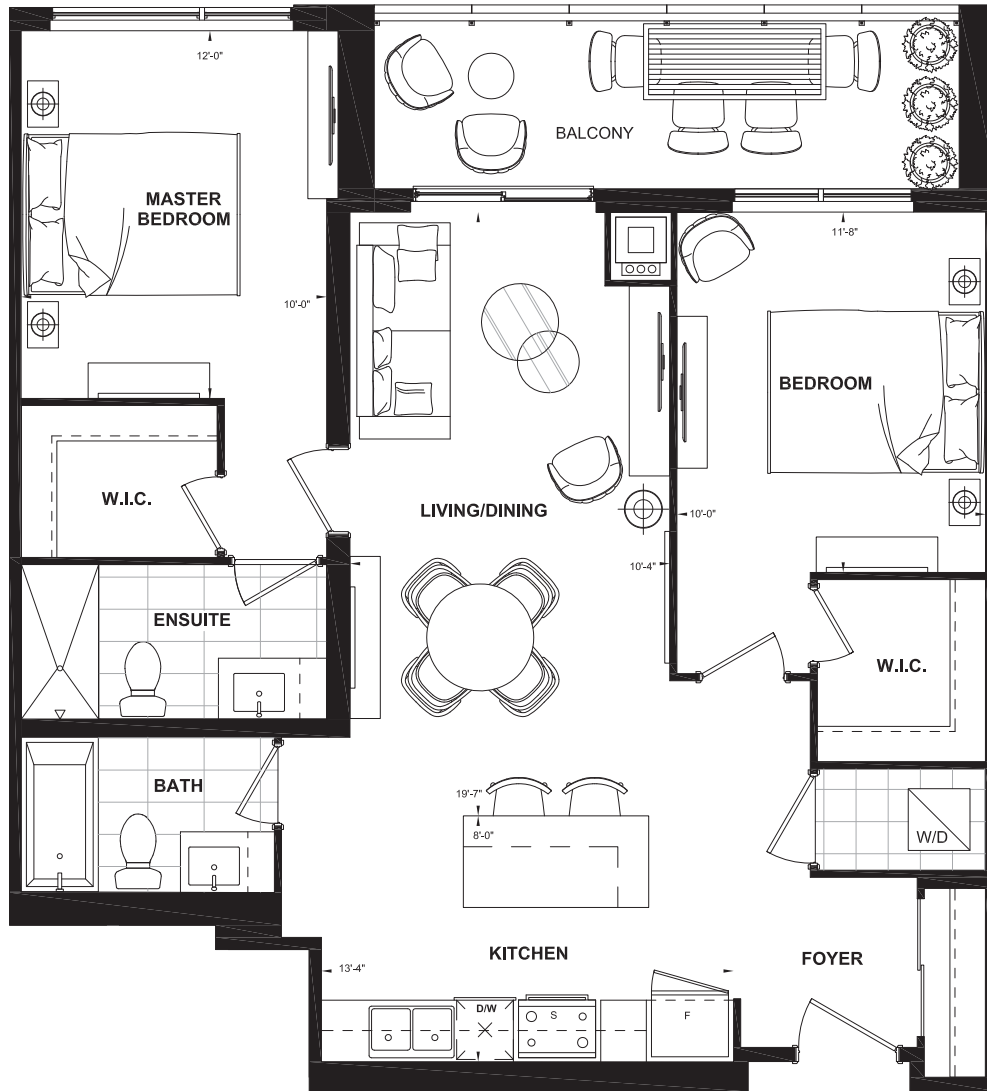

- Landmark - Two Bedroom Collection

Interior 950 Square Feet | Balcony 112 Square Feet

All renderings are artist's concept. Suite Furniture is for illustration purposes only. Plans and specifications are subject to change without notice. All ceiling heights and area measurements are approximated. Mechanical wall encroachments, bulkheads or boxouts may be required into finished rooms. E.&O.E 2018