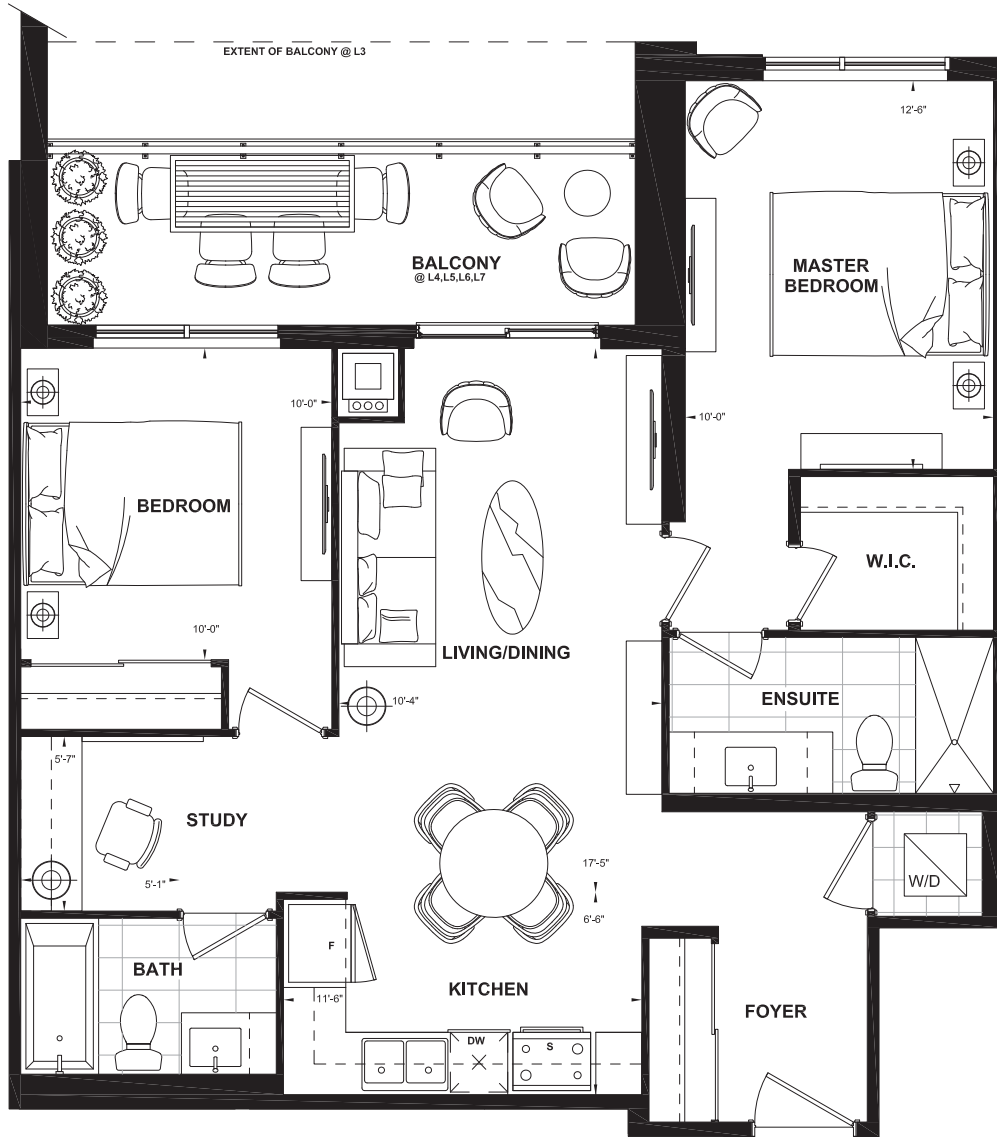

## Two Bedroom Collection

Interior 895 Square Feet | Balcony 170 Square Feet (L3)  
Balcony 111 Square Feet (L4-L7)

All renderings are artist's concept. Suite Furniture is for illustration purposes only. Plans and specifications are subject to change without notice. All ceiling heights and area measurements are approximated. Mechanical wall encroachments, bulkheads or boxouts may be required into finished rooms. E.&O.E 2018