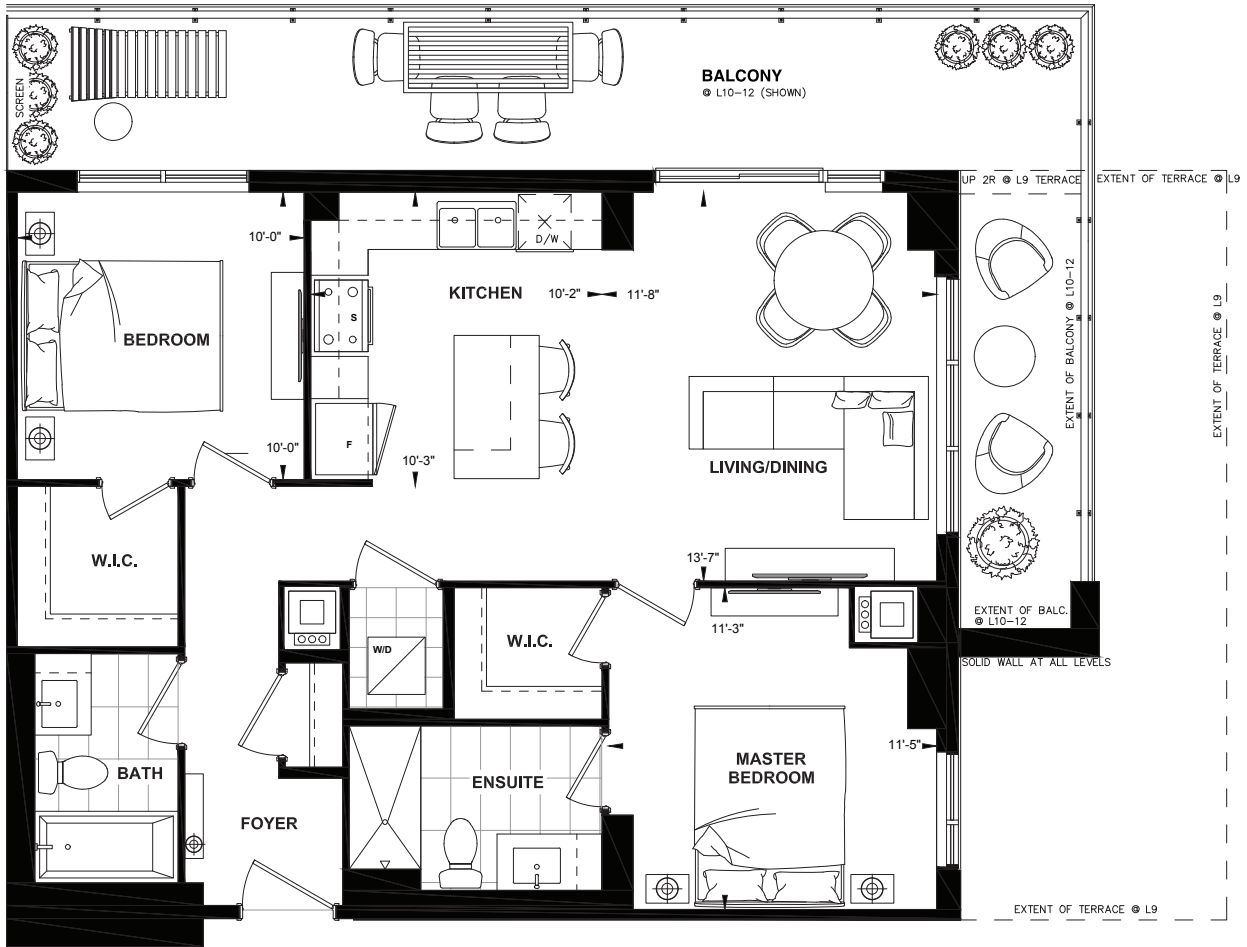

- Dorchester - Two Bedroom Collection

Interior 865 Square Feet | Balcony 460 Square Feet (L9)
Balcony 290 Square Feet (L10-L12)

All renderings are artist's concept. Suite Furniture is for illustration purposes only. Plans and specifications are subject to change without notice. All ceiling heights and area measurements are approximated. Mechanical wall encroachments, bulkheads or boxouts may be required into finished rooms. E.&O.E 2018