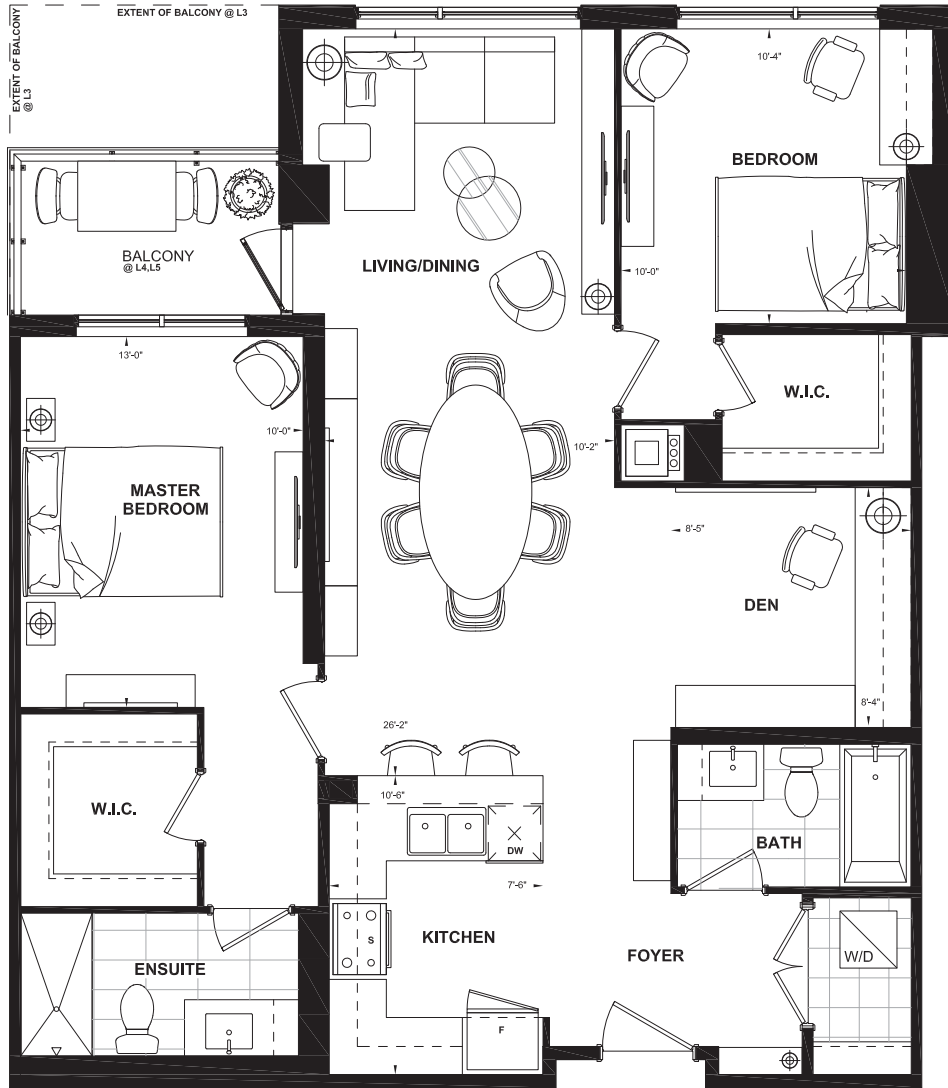

# - Ludlow -

## Two Bedroom + Den Collection

Interior 1,115 Square Feet | Balcony 101 Square Feet (L3)  
Balcony 55 Square Feet (L4, L5)

LEVEL 3  
SUITE 2H + D

LEVEL 4-5  
SUITE 2H + D

All renderings are artist's concept. Suite Furniture is for illustration purposes only. Plans and specifications are subject to change without notice. All ceiling heights and area measurements are approximated. Mechanical wall encroachments, bulkheads or boxouts may be required into finished rooms. E.&O.E 2018