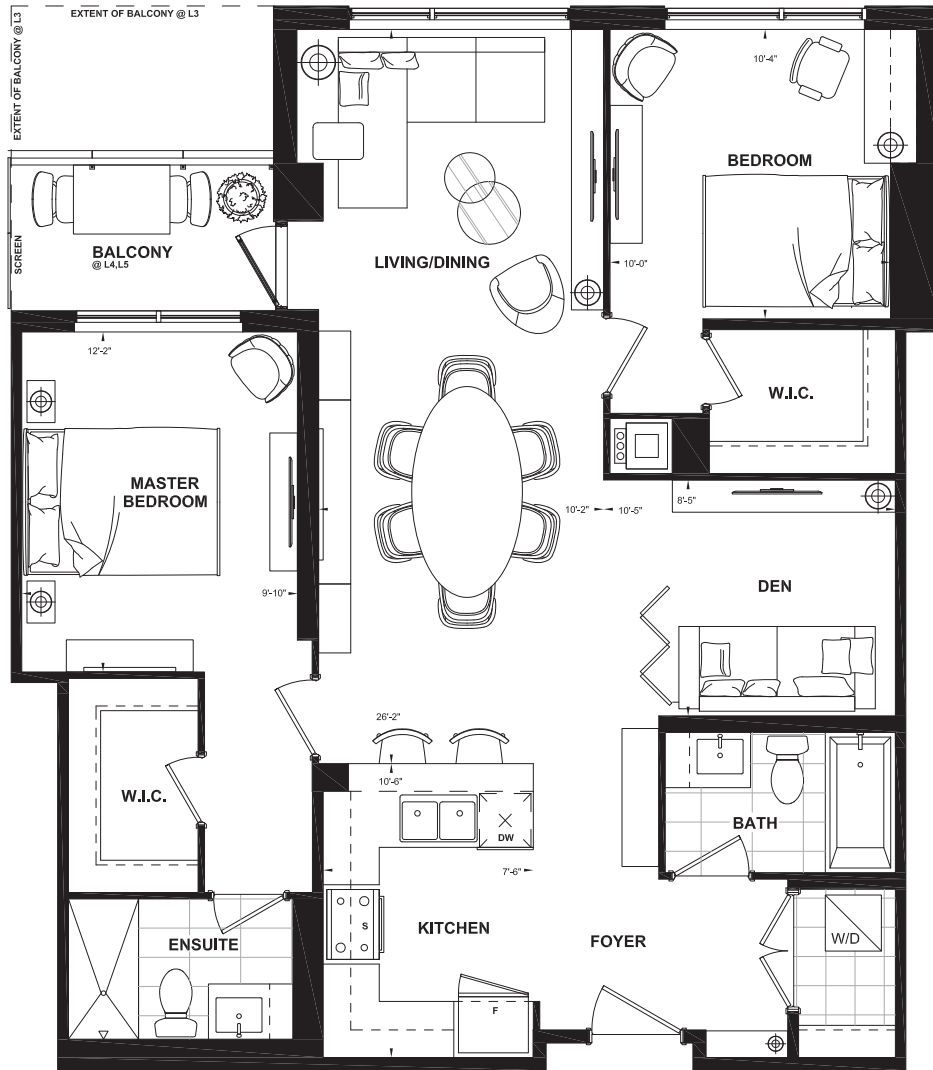

- James -

Two Bedroom + Den Collection

Interior 1,090 Square Feet | Balcony 102 Square Feet (L3)
Balcony 57 Square Feet (L4, L5)

All renderings are artist's concept. Suite Furniture is for illustration purposes only. Plans and specifications are subject to change without notice. All ceiling heights and area measurements are approximated. Mechanical wall encroachments, bulkheads or boxouts may be required into finished rooms. E.&O.E 2018