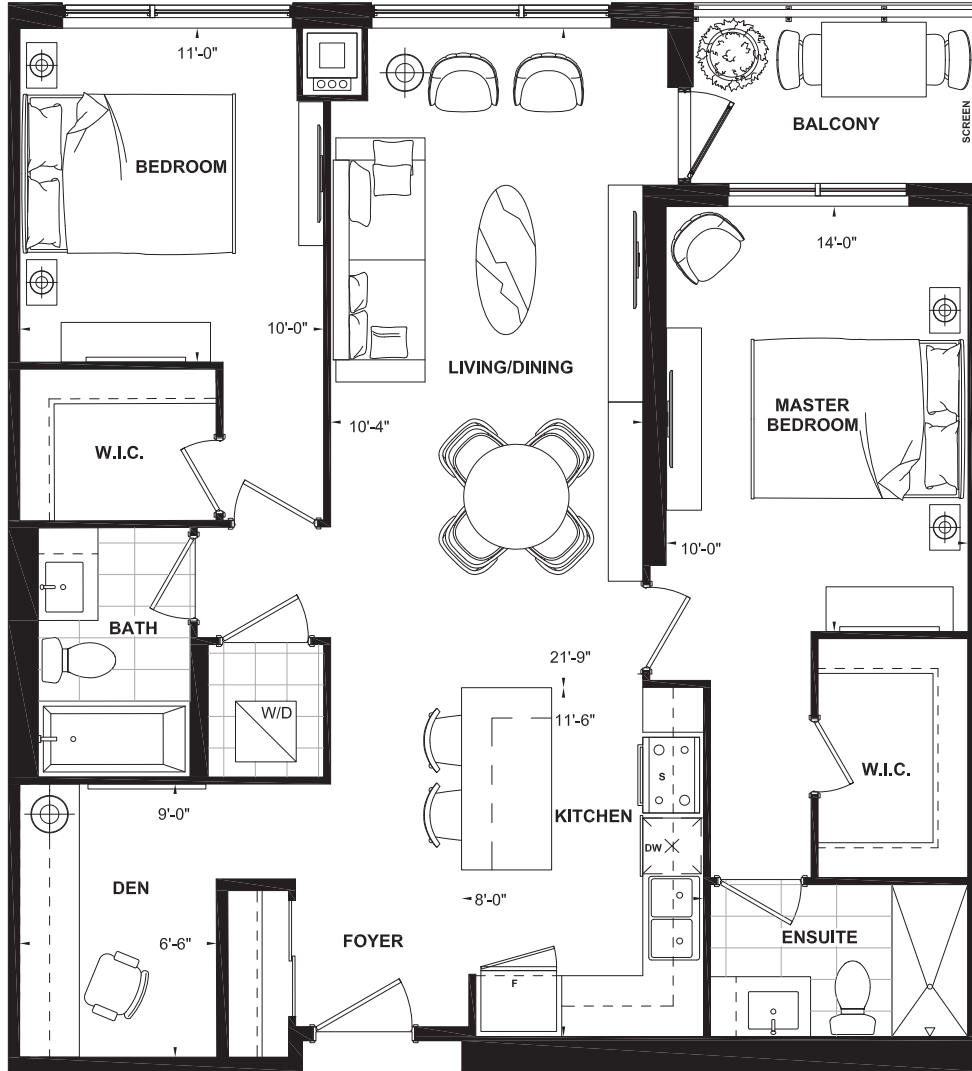

- Crosby -

Two Bedroom + Den Collection

Interior 1,070 Square Feet | Balcony 56 Square Feet

All renderings are artist's concept. Suite Furniture is for illustration purposes only. Plans and specifications are subject to change without notice. All ceiling heights and area measurements are approximated. Mechanical wall encroachments, bulkheads or boxouts may be required into finished rooms. E.&O.E 2018