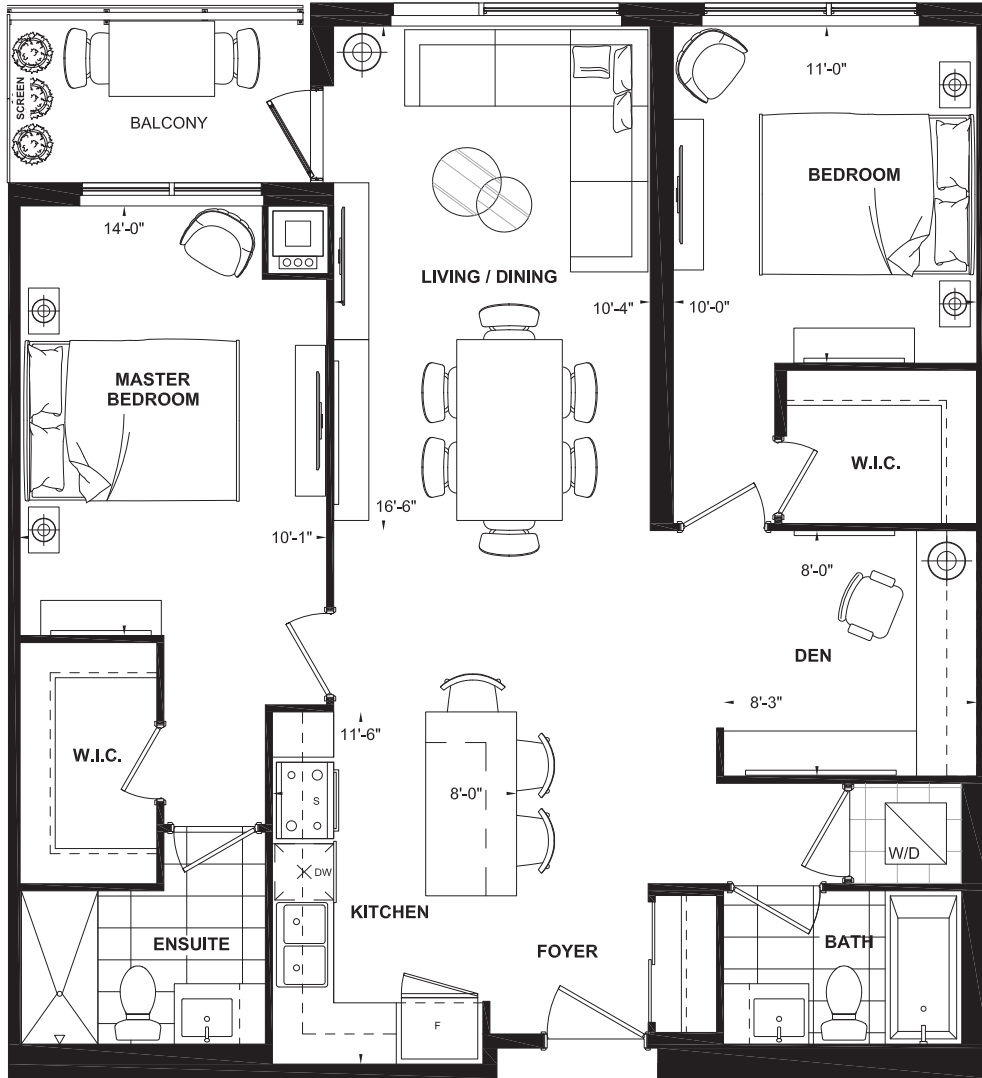

# - Bowery -

## Two Bedroom + Den Collection

Interior 1,065 Square Feet | Balcony 56 Square Feet

All renderings are artist's concept. Suite Furniture is for illustration purposes only. Plans and specifications are subject to change without notice. All ceiling heights and area measurements are approximated. Mechanical wall encroachments, bulkheads or boxouts may be required into finished rooms. E.&O.E 2018