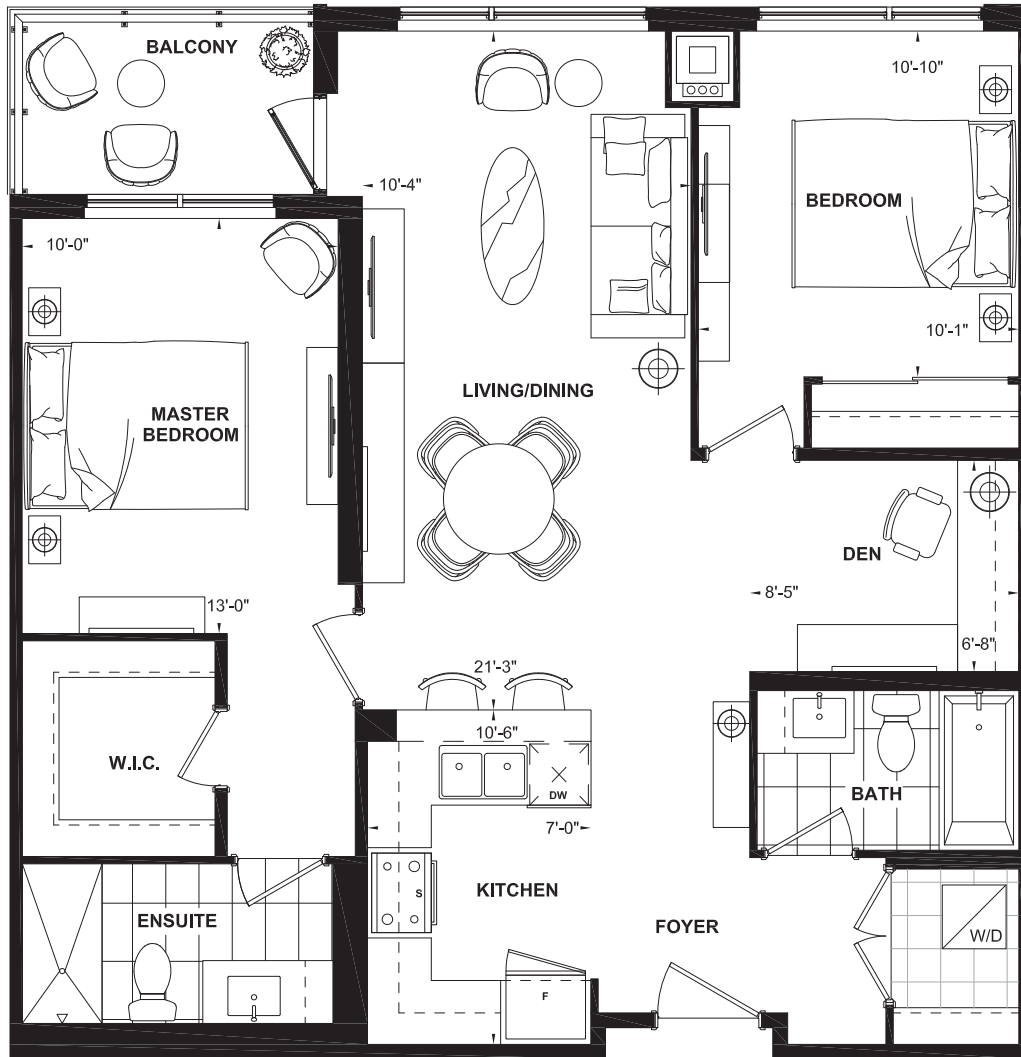

- Beekman -

Two Bedroom + Den Collection

Interior 1,005 Square Feet | Balcony 55 Square Feet

All renderings are artist's concept. Suite Furniture is for illustration purposes only. Plans and specifications are subject to change without notice. All ceiling heights and area measurements are approximated. Mechanical wall encroachments, bulkheads or boxouts may be required into finished rooms. E.&O.E 2018