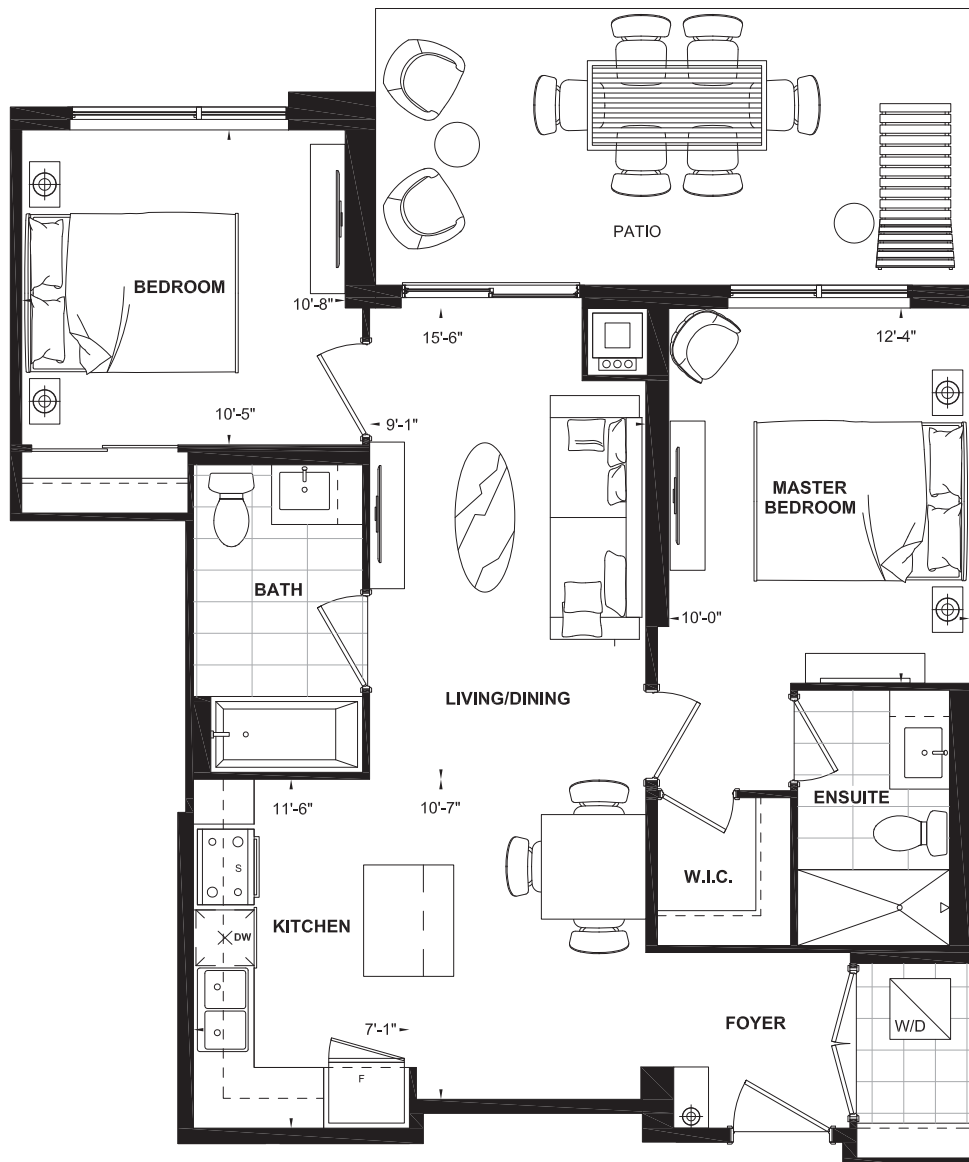

- Connaught - Two Bedroom Collection

Interior 860 Square Feet | Patio 218 Square Feet

LEVEL 1
SUITE 2Y (BF)

All renderings are artist's concept. Suite Furniture is for illustration purposes only. Plans and specifications are subject to change without notice. All ceiling heights and area measurements are approximated. Mechanical wall encroachments, bulkheads or boxouts may be required into finished rooms. E.&O.E 2018