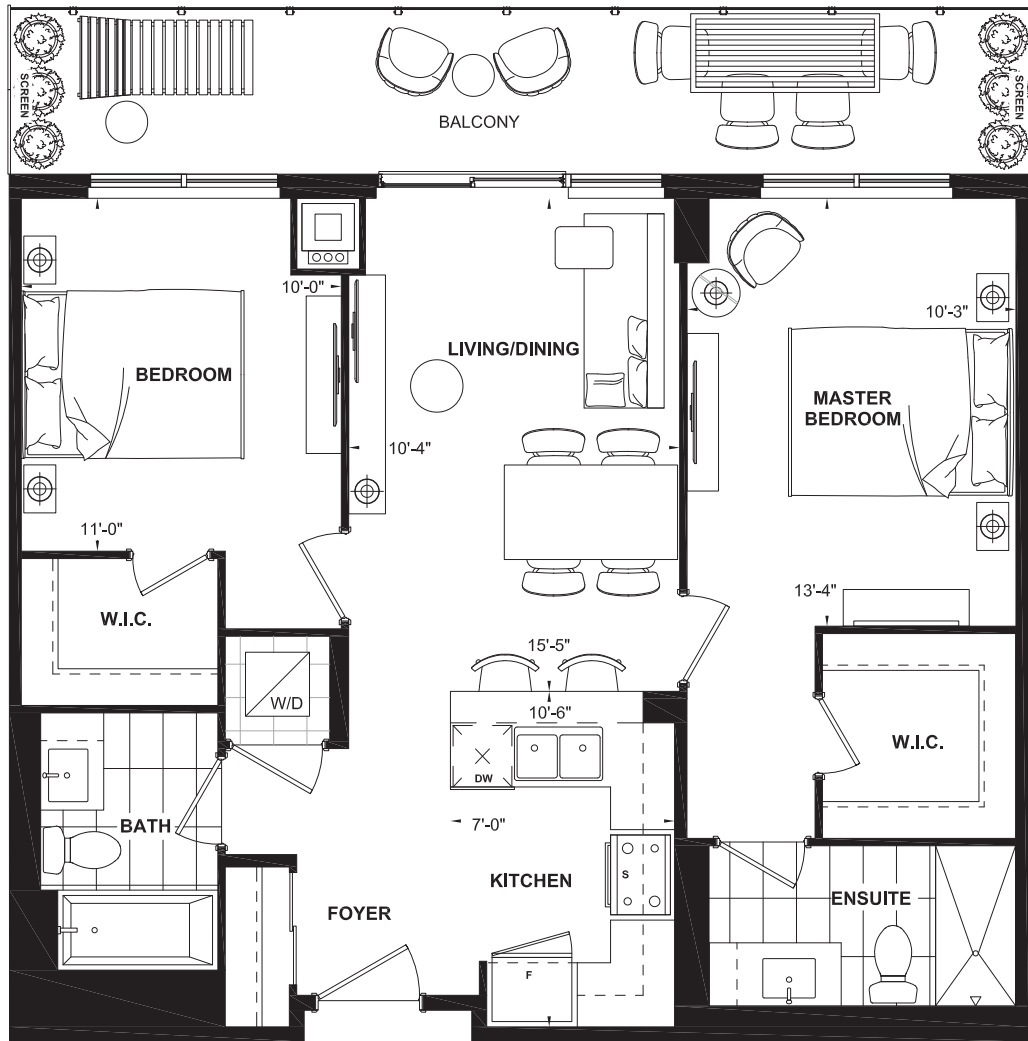

- Cliveden - Two Bedroom Collection

Interior 850 Square Feet | Balcony 182 Square Feet

All renderings are artist's concept. Suite Furniture is for illustration purposes only. Plans and specifications are subject to change without notice. All ceiling heights and area measurements are approximated. Mechanical wall encroachments, bulkheads or boxouts may be required into finished rooms. E.&O.E 2018