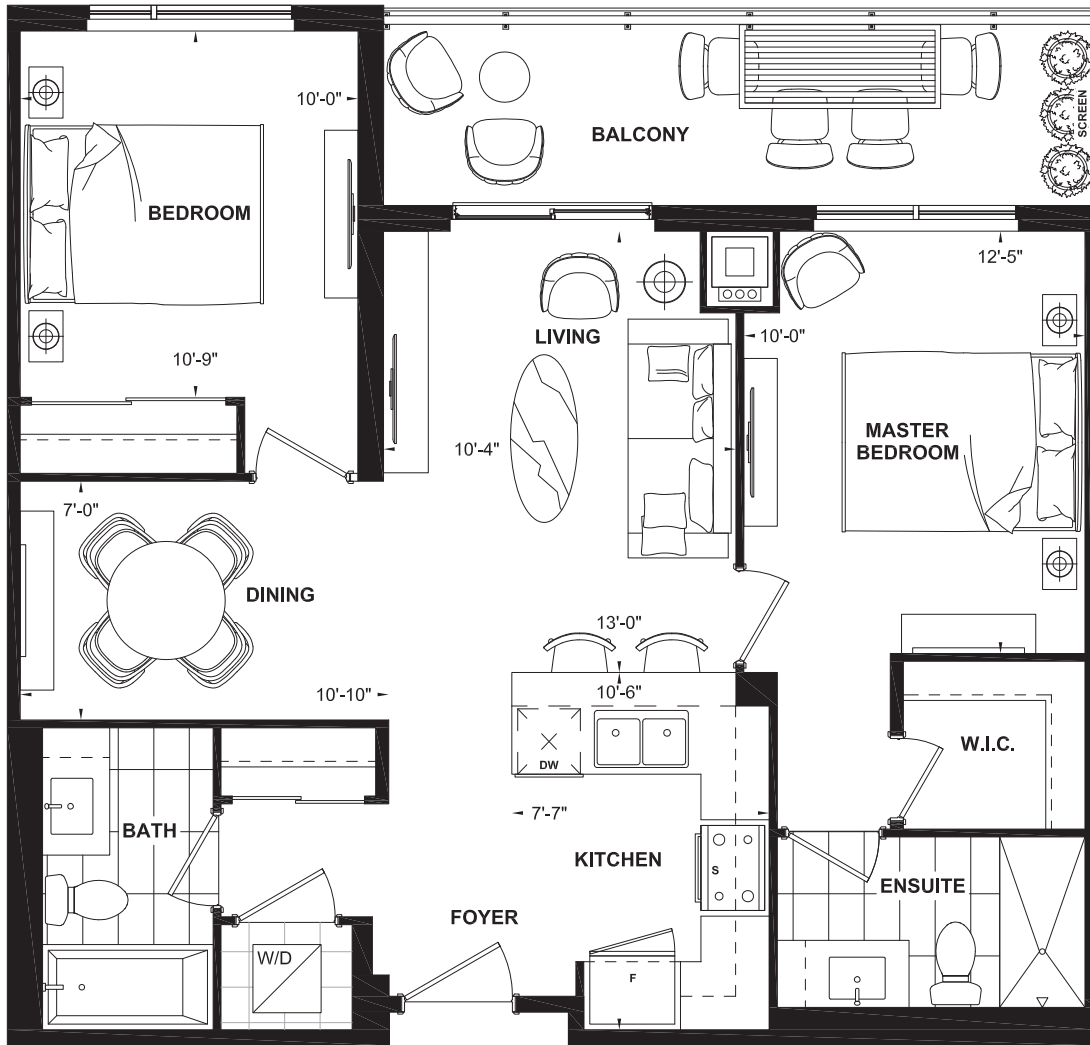

- Claridge's - Two Bedroom Collection

Interior 850 Square Feet | Balcony 117 Square Feet

All renderings are artist's concept. Suite Furniture is for illustration purposes only. Plans and specifications are subject to change without notice. All ceiling heights and area measurements are approximated. Mechanical wall encroachments, bulkheads or boxouts may be required into finished rooms. E.&O.E 2018