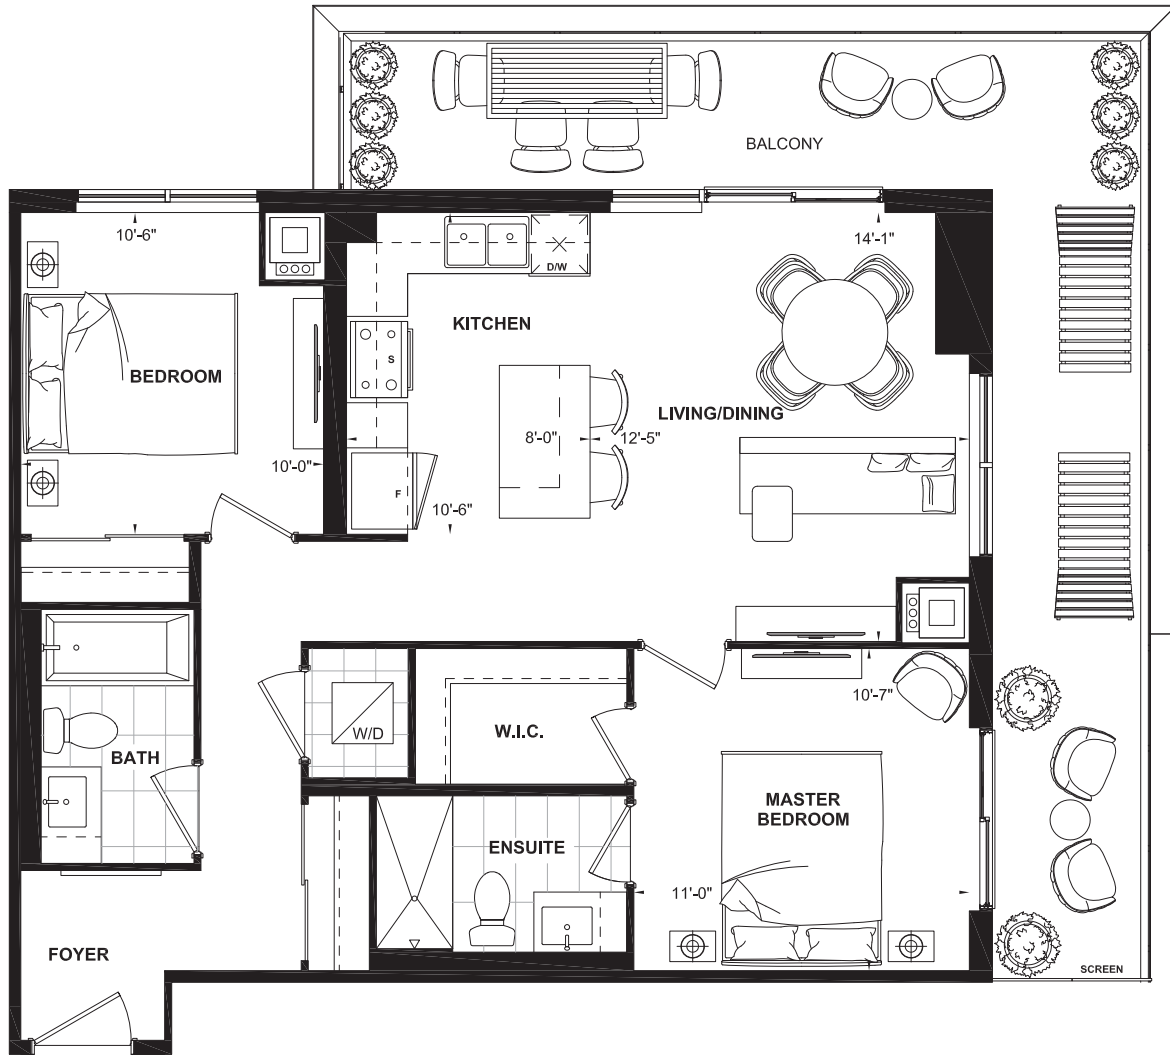

PENTHOUSE LEVEL

- Blakes -

Two Bedroom Collection

Interior 850 Square Feet | Balcony 306 Square Feet

All renderings are artist's concept. Suite Furniture is for illustration purposes only. Plans and specifications are subject to change without notice. All ceiling heights and area measurements are approximated. Mechanical wall encroachments, bulkheads or boxouts may be required into finished rooms. E.&O.E 2018