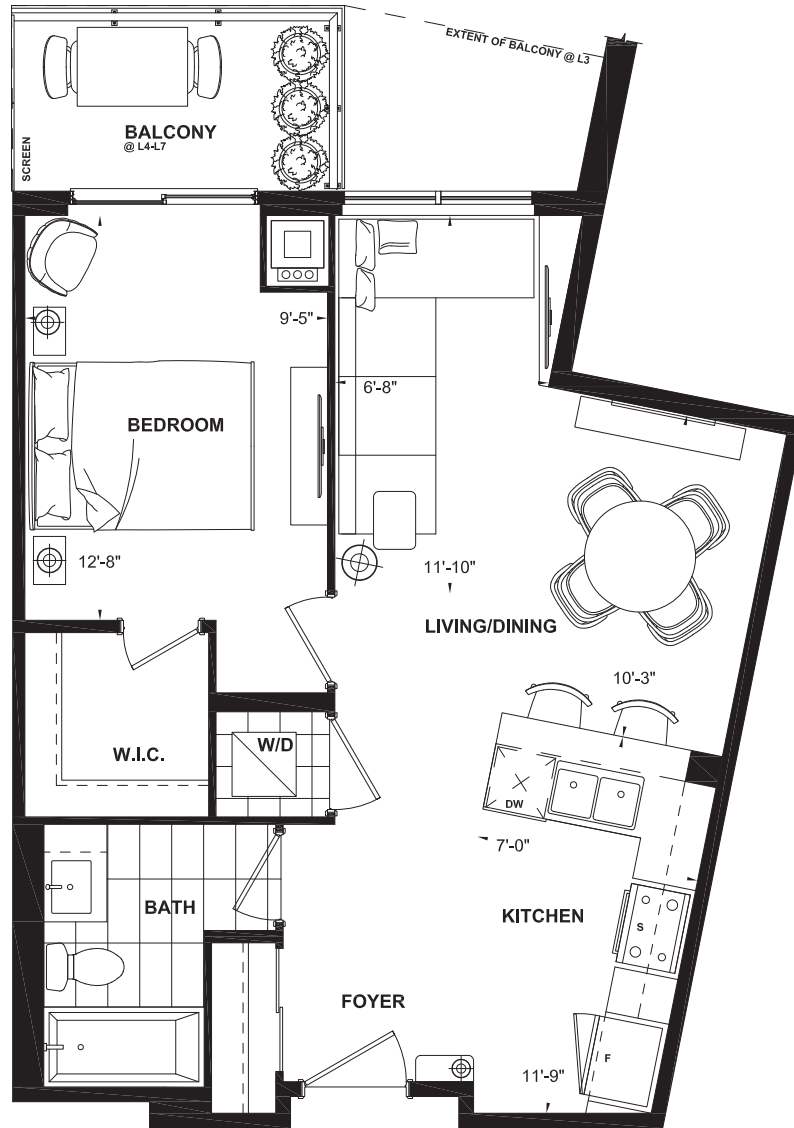

- St. Antoine - One Bedroom Collection

Interior 640 Square Feet
Balcony 100 Square Feet (L3) | Balcony 57 Square Feet (L4-L7)

All renderings are artist's concept. Suite Furniture is for illustration purposes only. Plans and specifications are subject to change without notice. All ceiling heights and area measurements are approximated. Mechanical wall encroachments, bulkheads or boxouts may be required into finished rooms. E.&O.E 2018