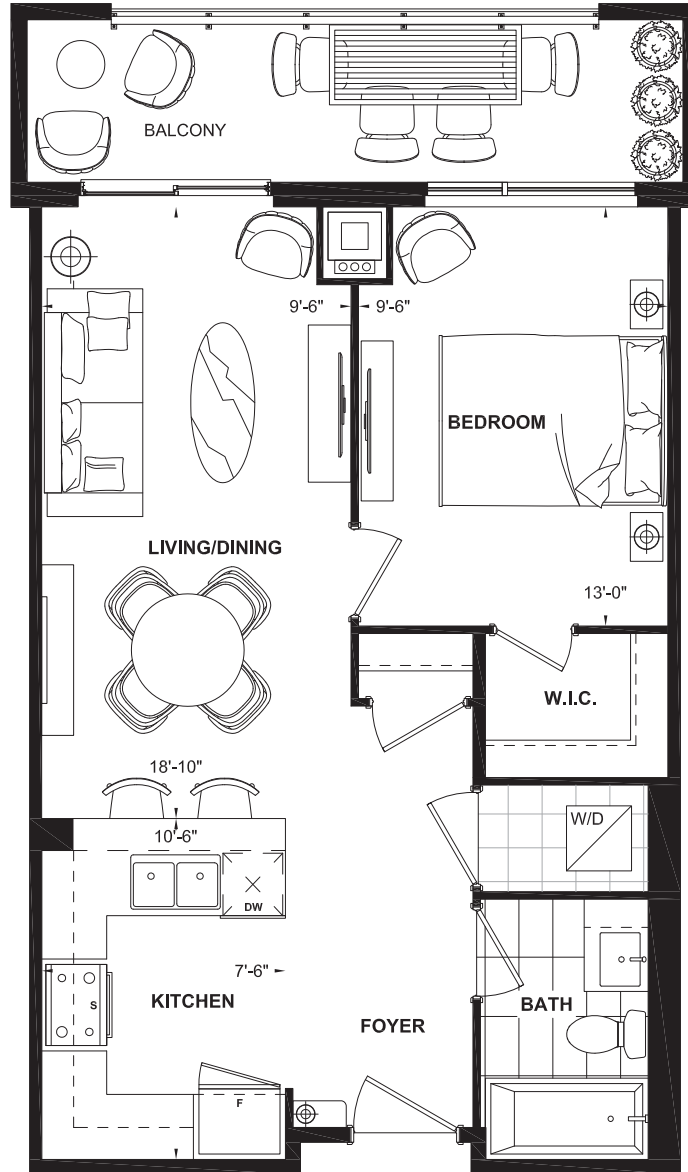

# - Opus - One Bedroom Collection

Interior 605 Square Feet | Balcony 109 Square Feet

LEVEL 4-5  
SUITE 1A

LEVEL 6-7  
SUITE 1A

All renderings are artist's concept. Suite Furniture is for illustration purposes only. Plans and specifications are subject to change without notice. All ceiling heights and area measurements are approximated. Mechanical wall encroachments, bulkheads or boxouts may be required into finished rooms. E.&O.E 2018