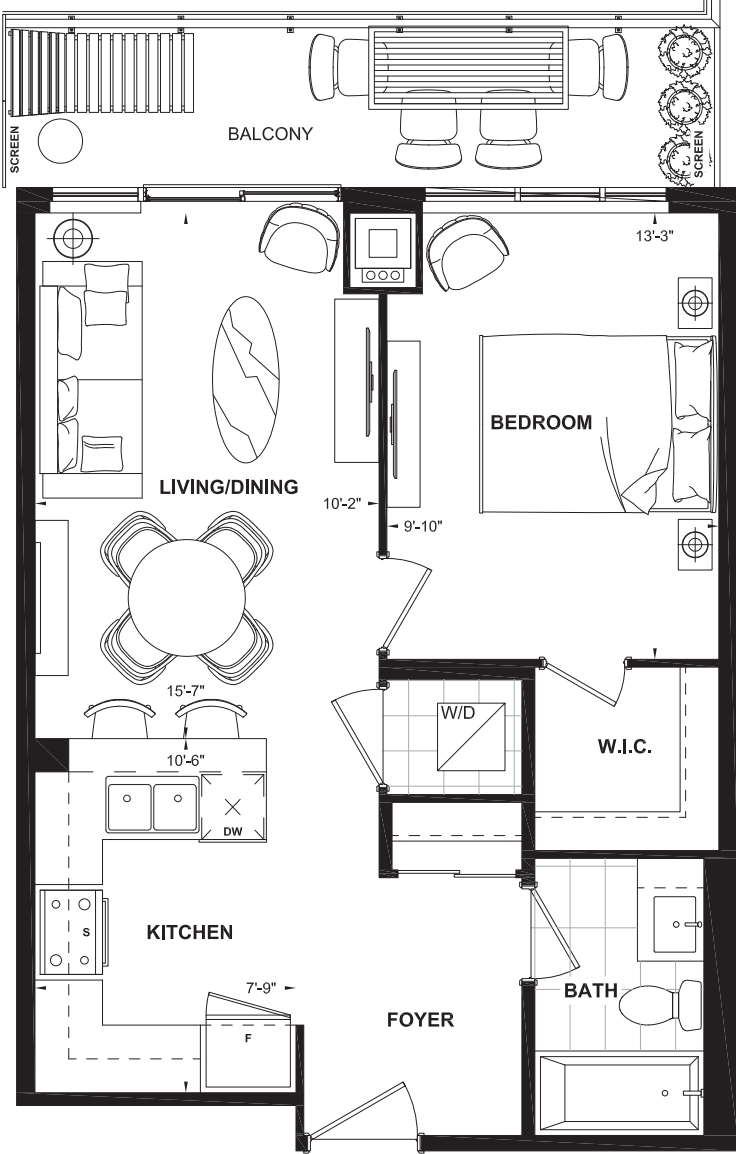

# - Loden -

## One Bedroom Collection

Interior 600 Square Feet | Balcony 103 Square Feet

All renderings are artist's concept. Suite Furniture is for illustration purposes only. Plans and specifications are subject to change without notice. All ceiling heights and area measurements are approximated. Mechanical wall encroachments, bulkheads or boxouts may be required into finished rooms. E.&O.E 2018