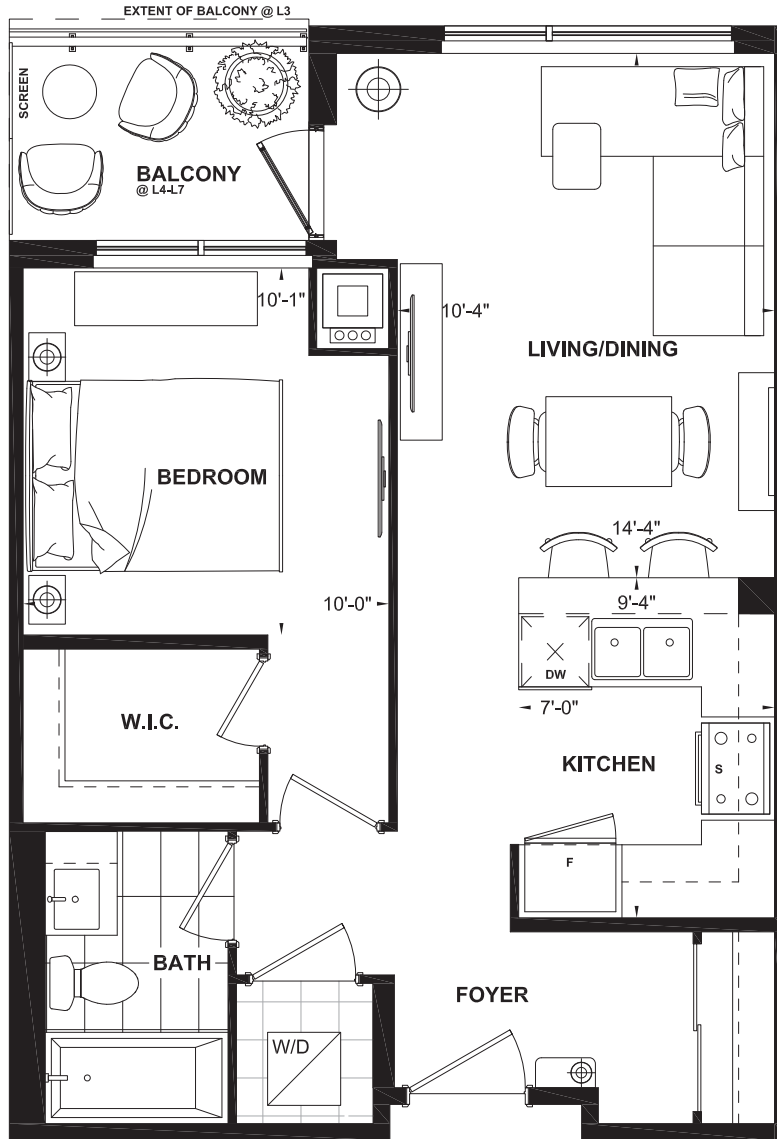

- Empress - One Bedroom Collection

Interior 600 Square Feet
Balcony 52 Square Feet (L3) | Balcony 47 Square Feet (L4-L7)

LEVEL 3
SUITE 1B

LEVEL 4-5
SUITE 1B

LEVEL 6-7
SUITE 1B

All renderings are artist's concept. Suite Furniture is for illustration purposes only. Plans and specifications are subject to change without notice. All ceiling heights and area measurements are approximated. Mechanical wall encroachments, bulkheads or boxouts may be required into finished rooms. E.&O.E 2018