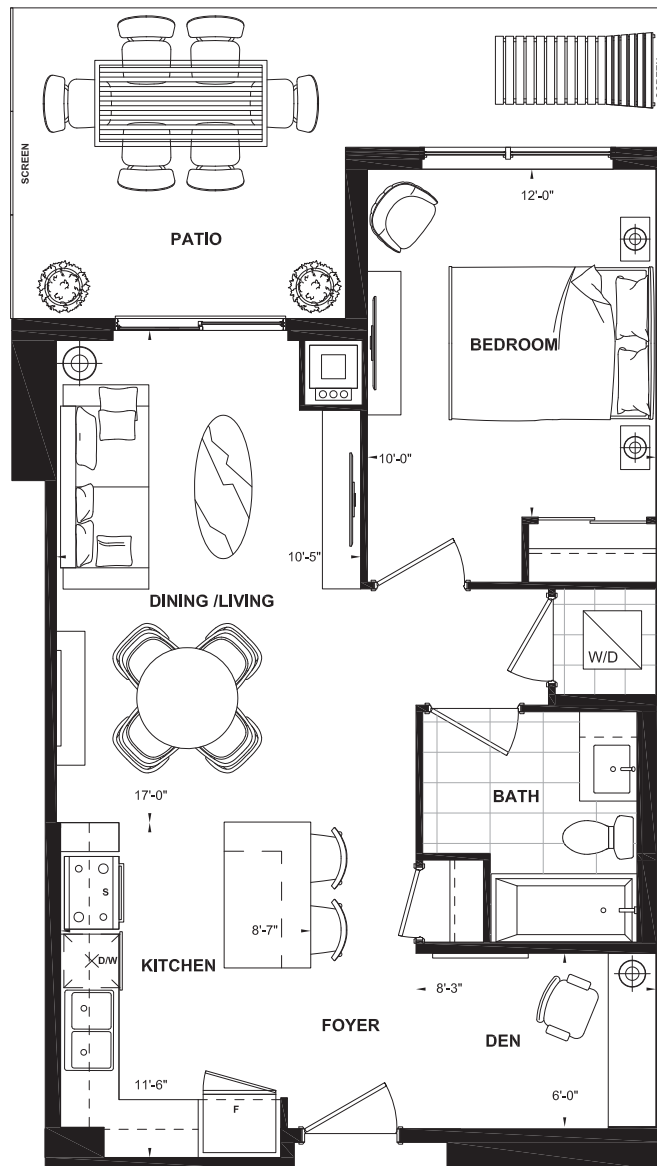

- George V -

One Bedroom + Den Collection

Interior 690 Square Feet | Patio 188 Square Feet

LEVEL 1
SUITE 1F + D (BF)

All renderings are artist's concept. Suite Furniture is for illustration purposes only. Plans and specifications are subject to change without notice. All ceiling heights and area measurements are approximated. Mechanical wall encroachments, bulkheads or boxouts may be required into finished rooms. E.&O.E 2018