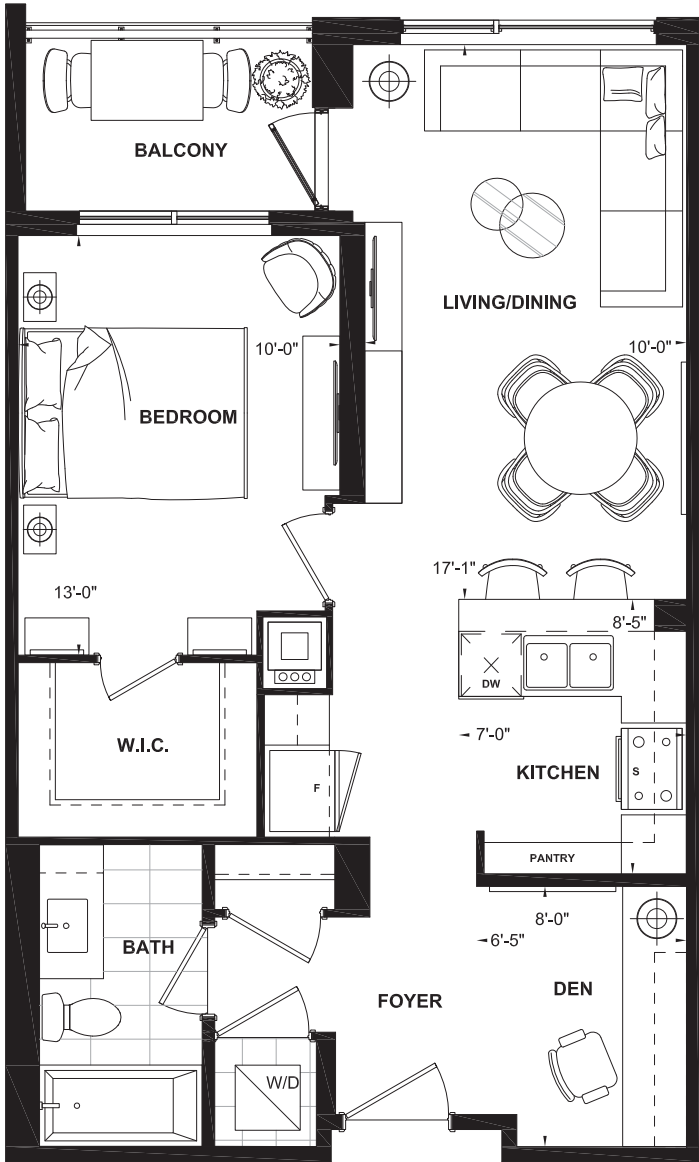

- Cipriani -

One Bedroom + Den Collection

Interior 690 Square Feet | Balcony 52 Square Feet

All renderings are artist's concept. Suite Furniture is for illustration purposes only. Plans and specifications are subject to change without notice. All ceiling heights and area measurements are approximated. Mechanical wall encroachments, bulkheads or boxouts may be required into finished rooms. E.&O.E 2018