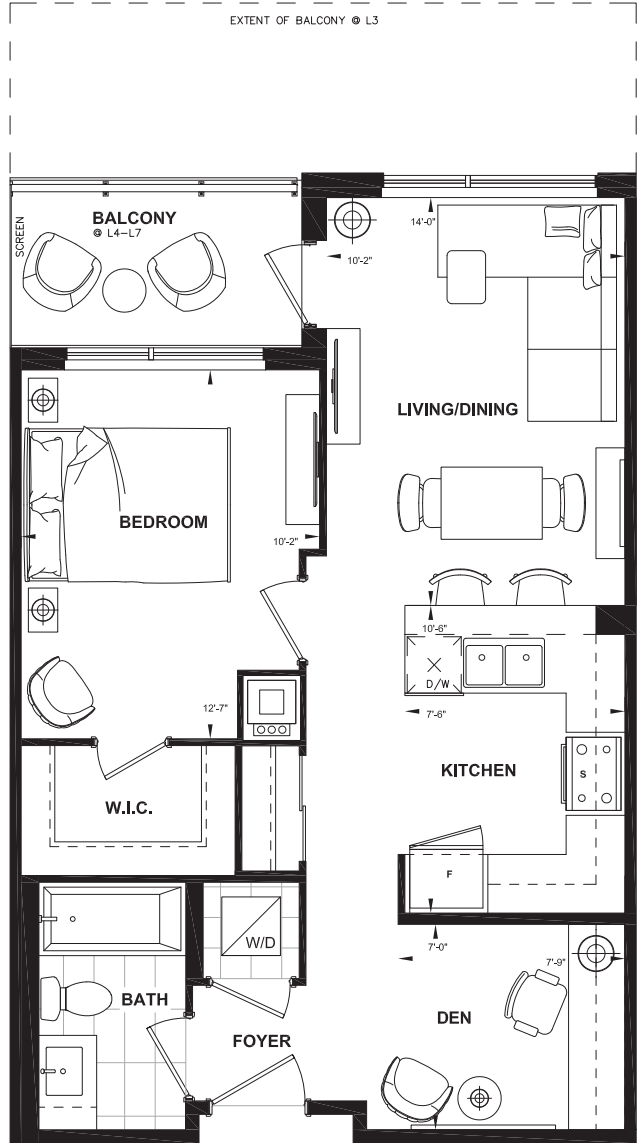

- Aman -

One Bedroom + Den Collection

Interior 640 Square Feet

Balcony 163 Square Feet (L3) | Balcony 57 Square Feet (L4-L7)

LEVEL 3
SUITE 1A + D

LEVEL 4-5
SUITE 1A + D

LEVEL 6-7
SUITE 1A + D

All renderings are artist's concept. Suite Furniture is for illustration purposes only. Plans and specifications are subject to change without notice. All ceiling heights and area measurements are approximated. Mechanical wall encroachments, bulkheads or boxouts may be required into finished rooms. E.&O.E 2018